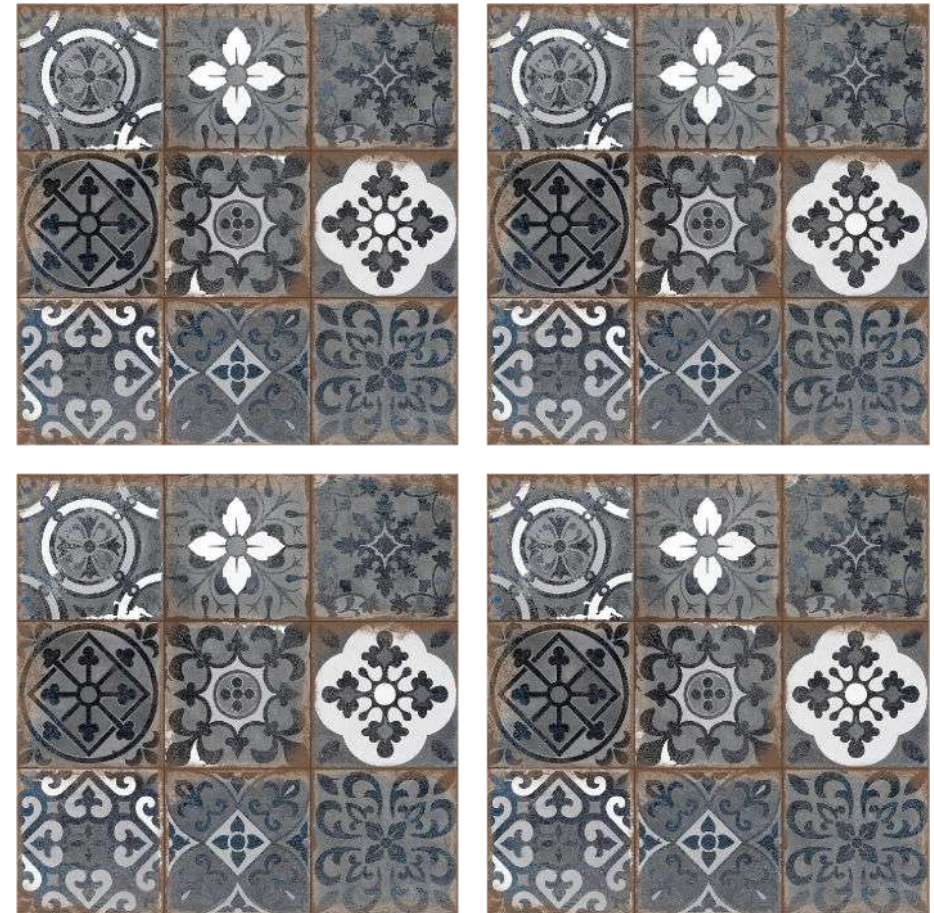

Matt

Thickness

8.5 mm

Random

1

Moroccan

6010

Size 600 x 600 mm Finish Matt Thickness 8.5 mm Random 1