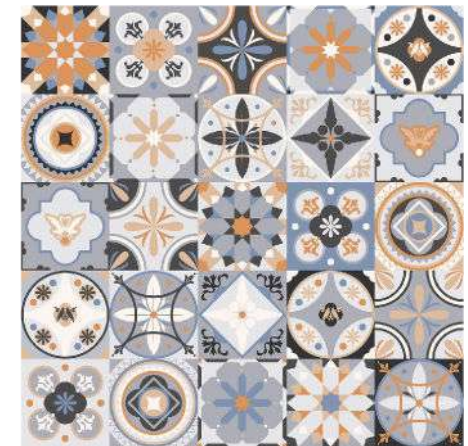

6020

Size 600 x 600 mm   Finish Matt   Thickness 8.5 mm   Random 1